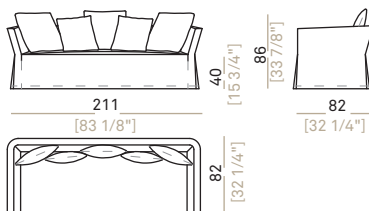

016602

016604