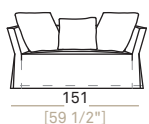

Divano
Sofa

016602