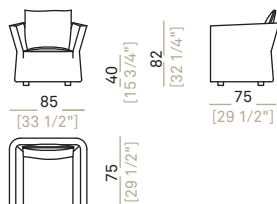

Struttura: metallo

Imbottitura struttura: poliuretano indeformabile (MTP 65+MTP 70+30GRF) rivestito con tomana 130gr

Imbottitura seduta: poliuretano indeformabile (D30F+D35IP+D21IP) rivestito con tomana 130gr

Schienali volanti: tessuto esterno in cotone 100% trapuntato e riempitura in rombo piuma

Piano di molleggio: cinghie elastiche

Altezza seduta: 40 cm

Piedi: Plastica altezza 4 cm

La versione con la gonna non è realizzabile in Alcantara, pelle ed ecopelle.

Structure: metal

Frame Upholstery: non-deformable polyurethane (MTP 65+MTP 70+30GRF) covered with synthetic lining 130gr

Seat Upholstery: non-deformable polyurethane (D30F+D35IP+D21IP) covered with synthetic lining 130gr

Back cushions Upholstery: quilted 100% cotton cover filled with mixed down ("Rombo piuma")

Springing: elastic belts

Seat Height: 40 cm

Feet: plastic feet, h. 4 cm

The version with skirt cannot be upholstered with Alcantara, leather and imitation leather.

Poltrona
Armchair

016501