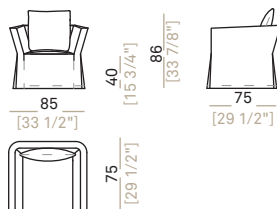

Back cushions Upholstery: quilted 100% cotton cover filled with mixed down ("Rombo piuma")

Springing: elastic belts

Seat Height: 40 cm

Feet: plastic feet, h. 4 cm

The version with skirt cannot be upholstered with Alcantara, leather and imitation leather.

Poltrona
Armchair

016501

Divano
Sofa

016502

016504

Poltrona
Armchair

016601

Divano
Sofa