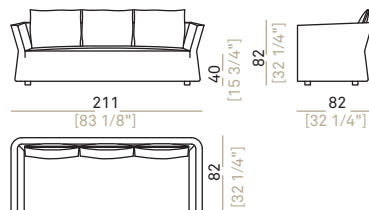

Back cushions Upholstery: quilted 100% cotton cover filled with mixed down ("Rombo piuma")

Springing: elastic belts

Seat Height: 40 cm

Feet: plastic feet, h. 4 cm

The version with skirt cannot be upholstered with Alcantara, leather and imitation leather.

Poltrona
Armchair

016501

Divano
Sofa

016502

016504

Poltrona
Armchair

016601

Divano
Sofa