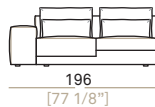

Back Cushions upholstery: 100% cotton cover filled with mixed down

Springing: elastic belts

Seat Height: 40 cm.

Arm Height: 54 cm.

Feet: plastic h. 2,5 cm

Each unit can be produced only as the configuration shown in the technical drawing. It is not possible to change the position and the thickness of the seat cushions.

Divano
Sofa

016902

016903

016904

Elemento laterale sx
Left unit

016924

016926

016928

Elemento laterale dx
Right unit

016923

016925

016927

Divano formato da due elementi laterali
Sofa made by 2 units

016905

016906

016907