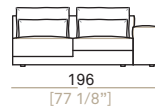

Back Cushions upholstery: 100% cotton cover filled with mixed down

Springing: elastic belts

Seat Height: 40 cm.

Arm Height: 54 cm.

Feet: plastic h. 2,5 cm

Each unit can be produced only as the configuration shown in the technical drawing. It is not possible to change the position and the thickness of the seat cushions.

Divano
Sofa

016902

016903

016904

Elemento laterale sx
Left unit

016924

016926

016928

Elemento laterale dx
Right unit

016923

016925

016927

Divano formato da due elementi laterali
Sofa made by 2 units

016905

016906

016907