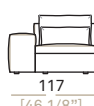

Back Cushions upholstery: 100% cotton cover filled with mixed down

Springing: elastic belts

Seat Height: 40 cm.

Arm Height: 54 cm.

Feet: plastic h. 2,5 cm

Each unit can be produced only as the configuration shown in the technical drawing. It is not possible to change the position and the thickness of the seat cushions.

Elemento laterale dx
Right unit

016923

016925

016927

Divano formato da due elementi laterali
Sofa made by 2 units

016905

016906

016907

016908

016909

Panca dx o sx
Chaise-longue with right or left full arm

016934

016935

016936

016937

Pouf
Pouf

016949

016950

016951

Angolo quadrato
Square corner

016957