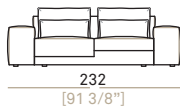

Back Cushions upholstery: 100% cotton cover filled with mixed down

Springing: elastic belts

Seat Height: 40 cm.

Arm Height: 54 cm.

Feet: plastic h. 2,5 cm

Each unit can be produced only as the configuration shown in the technical drawing. It is not possible to change the position and the thickness of the seat cushions.

Divano
Sofa

016902

016903

016904

Elemento laterale sx
Left unit

016924

016926

016928

Elemento laterale dx
Right unit

016923

016925

016927

Divano formato da due elementi laterali
Sofa made by 2 units

016905

016906

016907