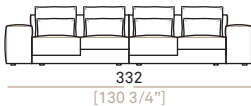

Back Cushions upholstery: 100% cotton cover filled with mixed down

Springing: elastic belts

Seat Height: 40 cm.

Arm Height: 54 cm.

Feet: plastic h. 2,5 cm

Each unit can be produced only as the configuration shown in the technical drawing. It is not possible to change the position and the thickness of the seat cushions.

Divano
Sofa

016902

016903

016904

Elemento laterale sx
Left unit

016924

016926

016928

Elemento laterale dx
Right unit

016923

016925

016927

Divano formato da due elementi laterali
Sofa made by 2 units

016905

016906

016907

016908

016909

Panca dx o sx
Chaise-longue with right or left full arm

016934

016935

016936

016937

Pouf
Pouf