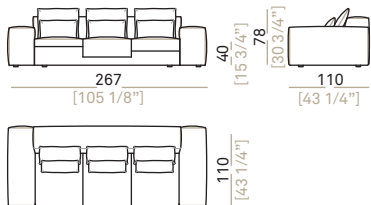

Back Cushions upholstery: 100% cotton cover filled with mixed down

Springing: elastic belts

Seat Height: 40 cm.

Arm Height: 54 cm.

Feet: plastic h. 2,5 cm

Each unit can be produced only as the configuration shown in the technical drawing. It is not possible to change the position and the thickness of the seat cushions.

Divano
Sofa

016902

016903

016904

Elemento laterale sx
Left unit

016924

016926

016928

Elemento laterale dx
Right unit

016923

016925

016927

Divano formato da due elementi laterali
Sofa made by 2 units

016905

016906

016907