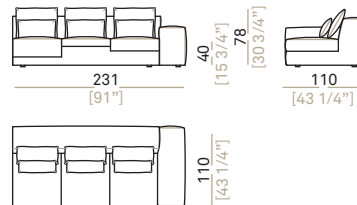

Back Cushions upholstery: 100% cotton cover filled with mixed down

Springing: elastic belts

Seat Height: 40 cm.

Arm Height: 54 cm.

Feet: plastic h. 2,5 cm

Each unit can be produced only as the configuration shown in the technical drawing. It is not possible to change the position and the thickness of the seat cushions.

Elemento laterale dx
Right unit

016923

016925

016927

Divano formato da due elementi laterali
Sofa made by 2 units

016905

016906

016907