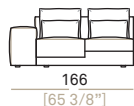

Back Cushions upholstery: 100% cotton cover filled with mixed down

Springing: elastic belts

Seat Height: 40 cm.

Arm Height: 54 cm.

Feet: plastic h. 2,5 cm

Each unit can be produced only as the configuration shown in the technical drawing. It is not possible to change the position and the thickness of the seat cushions.

Divano
Sofa

016902

016903

016904

Elemento laterale sx
Left unit

016924

016926

016928

Elemento laterale dx
Right unit

016923

016925

016927

Divano formato da due elementi laterali
Sofa made by 2 units

016905

016906

016907