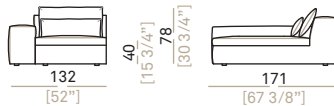

Back Cushions upholstery: 100% cotton cover filled with mixed down

Springing: elastic belts

Seat Height: 40 cm.

Arm Height: 54 cm.

Feet: plastic h. 2,5 cm

Each unit can be produced only as the configuration shown in the technical drawing. It is not possible to change the position and the thickness of the seat cushions.

Elemento laterale dx
Right unit

016923

016925

016927

Divano formato da due elementi laterali
Sofa made by 2 units

016905

016906

016907

016908

016909

Panca dx o sx
Chaise-longue with right or left full arm

016934

016935

016936

016937

Pouf
Pouf

016949

016950

016951

Angolo quadrato
Square corner

016957