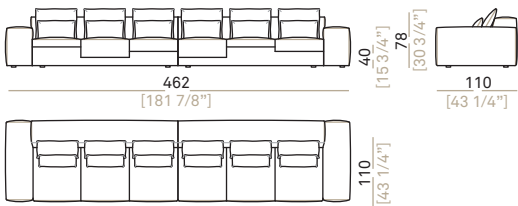

Back Cushions upholstery: 100% cotton cover filled with mixed down

Springing: elastic belts

Seat Height: 40 cm.

Arm Height: 54 cm.

Feet: plastic h. 2,5 cm

Each unit can be produced only as the configuration shown in the technical drawing. It is not possible to change the position and the thickness of the seat cushions.

Elemento laterale dx
Right unit

016923

016925

016927

Divano formato da due elementi laterali
Sofa made by 2 units

016905

016906

016907

016908

016909

Panca dx o sx
Chaise-longue with right or left full arm

016934

016935

016936

016937

Pouf
Pouf