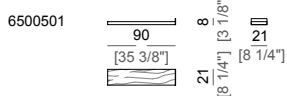

Shelf Mensola