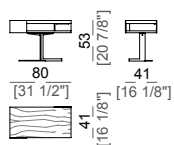

Console Consolle

5704001