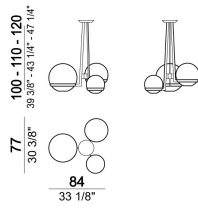

Suspension.
Suspensión.

Floor lamp
Lampara a suelo

simbolo2

6502801