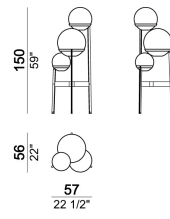

Suspension.
Suspensión.

Floor lamp
Lampara a suelo

simbolo2

6502801

6502803

6502802