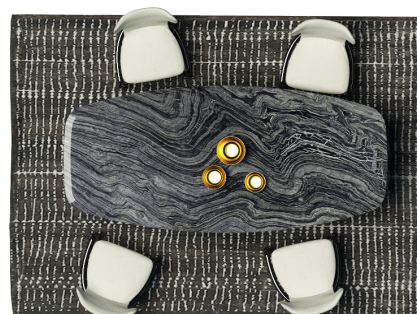

Empire

Think different, be inspired

- 01_Table • Prince:** Slate grey marble top, black nickel base.
- 02_Chairs • Amy:** in leather Pelle B 3167, black nickel base.
- 03_Wall lamp • Iride**

- 01_Tavolo • Prince:** piano in marmo Slate grey, base black nickel.
- 02_Sedie • Amy:** in Pelle B 3167, base black nickel.
- 03_Lampada a parete • Iride**