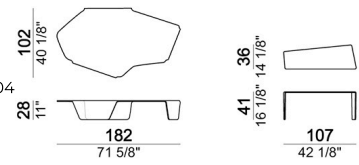

Set of 2 coffee tables

5702504