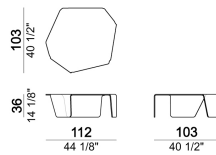

ARKETIPO / INDOOR

COFFEE TABLE CHIMERA

designed by Dainelli Studio 2020

TOP AND STRUCTURE: curved and hammered smoked glass or "Pacific Blue" glass, thickness 12 mm.

Coffee Table

5702502

Coffee Table

5702501