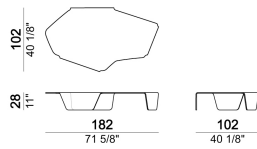

ARKETIPO / INDOOR

COFFEE TABLE CHIMERA

designed by Dainelli Studio 2020

TOP AND STRUCTURE: curved and hammered smoked glass or "Pacific Blue" glass, thickness 12 mm.

Coffee Table

5702502

Coffee Table

5702501