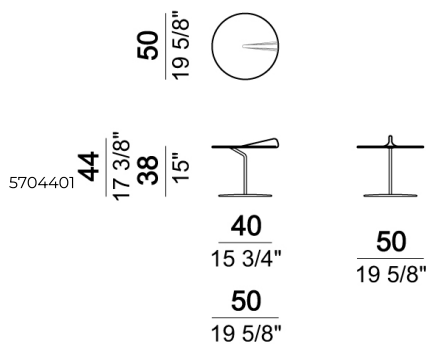

ARKETIPO / INDOOR

COFFEE TABLE MAVERICK

designed by Studio Bigg 2024

TOP: glass, colours bronze, tea or blush.

BASE: metal, black nickel finish.

Coffee Table

Coffee Table

Coffee Table