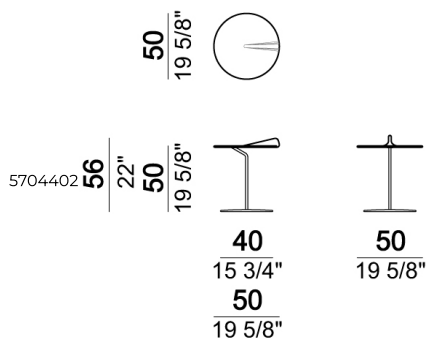

ARKETIPO / INDOOR

COFFEE TABLE MAVERICK

designed by Studio Bigg 2024

TOP: glass, colours bronze, tea or blush.

BASE: metal, black nickel finish.

Coffee Table

Coffee Table

Coffee Table