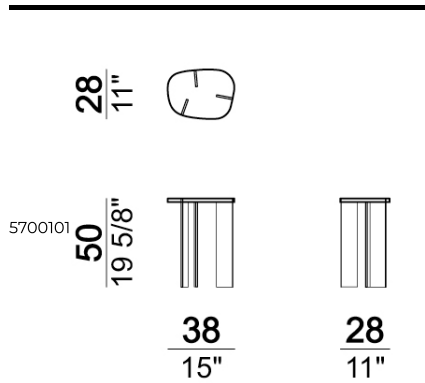

Coffee Table