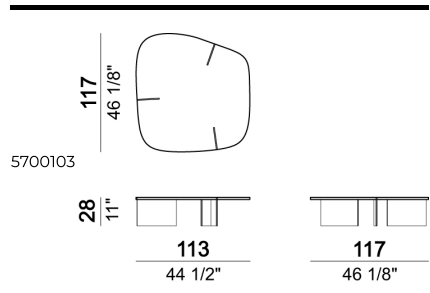

Coffee Table